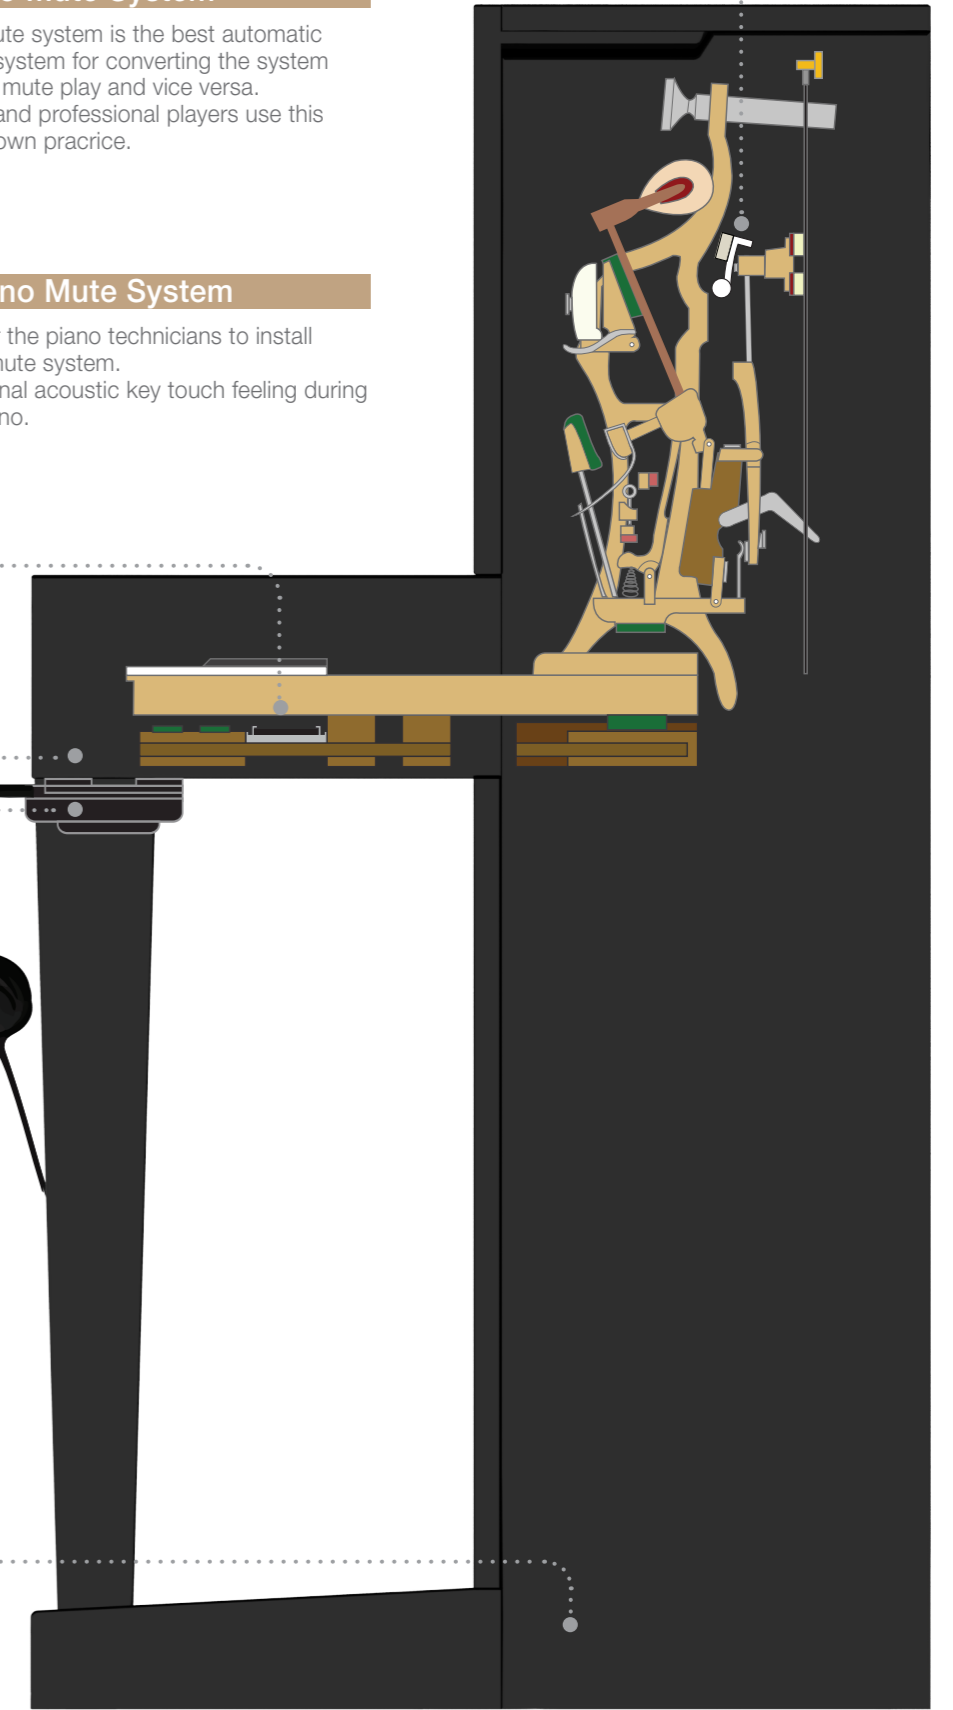

Every Music & Sound for You & for Everybody!

GENIO is the necessity for every piano.
Play your piano anytime anyplace.

The new generation of GENIO α has the newly developed touchless Black Key Sensor rail which is very strong from moisture or dust, and it has the proud of perfect acoustic touch and original sound reproduction.

Key Sensor Strip (Black Key Sensor)

It detects the up-down movement of every key, and converts to MIDI data to forward to control unit.

- ·Reflector type optic touchless sensors. (keeps 100% acoustic key touch feeling, and reproduces the sound and sensitivity like the real acoustic piano.)
- ·The thinnest sensor rail in the world. (Available for every piano in the world.)
- ·The sensor protection black cover. (protects sensors from the moisture, dust and foreign substances.)
- ·Built-In Key Scanner.

Mute Lever

It controls the mute bar to play normal acoustic piano or silent piano.

Control Unit

The new one body control unit. By the MIDI signals generated by scanning of key sensors, the sound in Soundboard and digital functions built in control unit operate for users to listen to the re-produced sound through headphones or speakers. All of these operations can be controlled by the (touch)buttons or dial in front or on the top of the control unit.

Headphones

Without bothering the surrounding people, you can listen to the piano sound through the GENIO exclusive headphones. Two headphones can be connected at the same time, or speakers are connected in headphones socket to be used like a digital piano.

Pedal Sensors

Pedal sensors detect the pedal movement, and enable the system to express the actual piano performance.

Mute Bar (Grand Piano & Upright Piano)