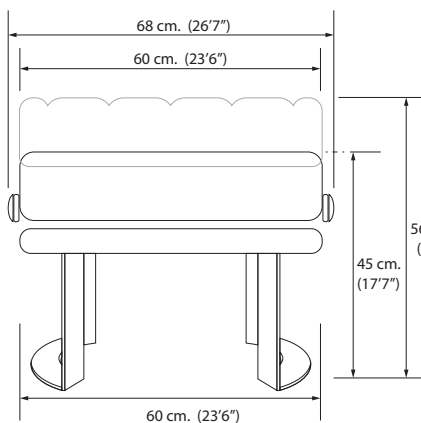

Registered designs owned by the author ®

ES Acero inoxidable

EN Stainless steel

Piel de vacuno de origen europeo.
Color cereza

European leather.
Cerise color.

DIMENSIONS

Width: 60 cm. / 23'6" Total width: 68 cm. / 26'7"

Depth: 40 cm. / 15'7"

Height: 45 cm. / 17'7"

Max height: 56 cm. / 22"

Weight: 22 Kg. / 48,50 lb