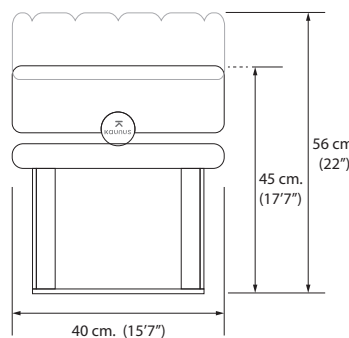

Registered designs owned by the author ®

ES Acero inoxidable

EN Stainless steel

Piel de vacuno de origen europeo.
Color cereza

European leather.
Cerise color.

DIMENSIONS

Width: 60 cm. / 23'6" Total width: 68 cm. / 26'7"

Depth: 40 cm. / 15'7"

Height: 45 cm. / 17'7"

Max height: 56 cm. / 22"

Weight: 22 Kg. / 48,50 lb